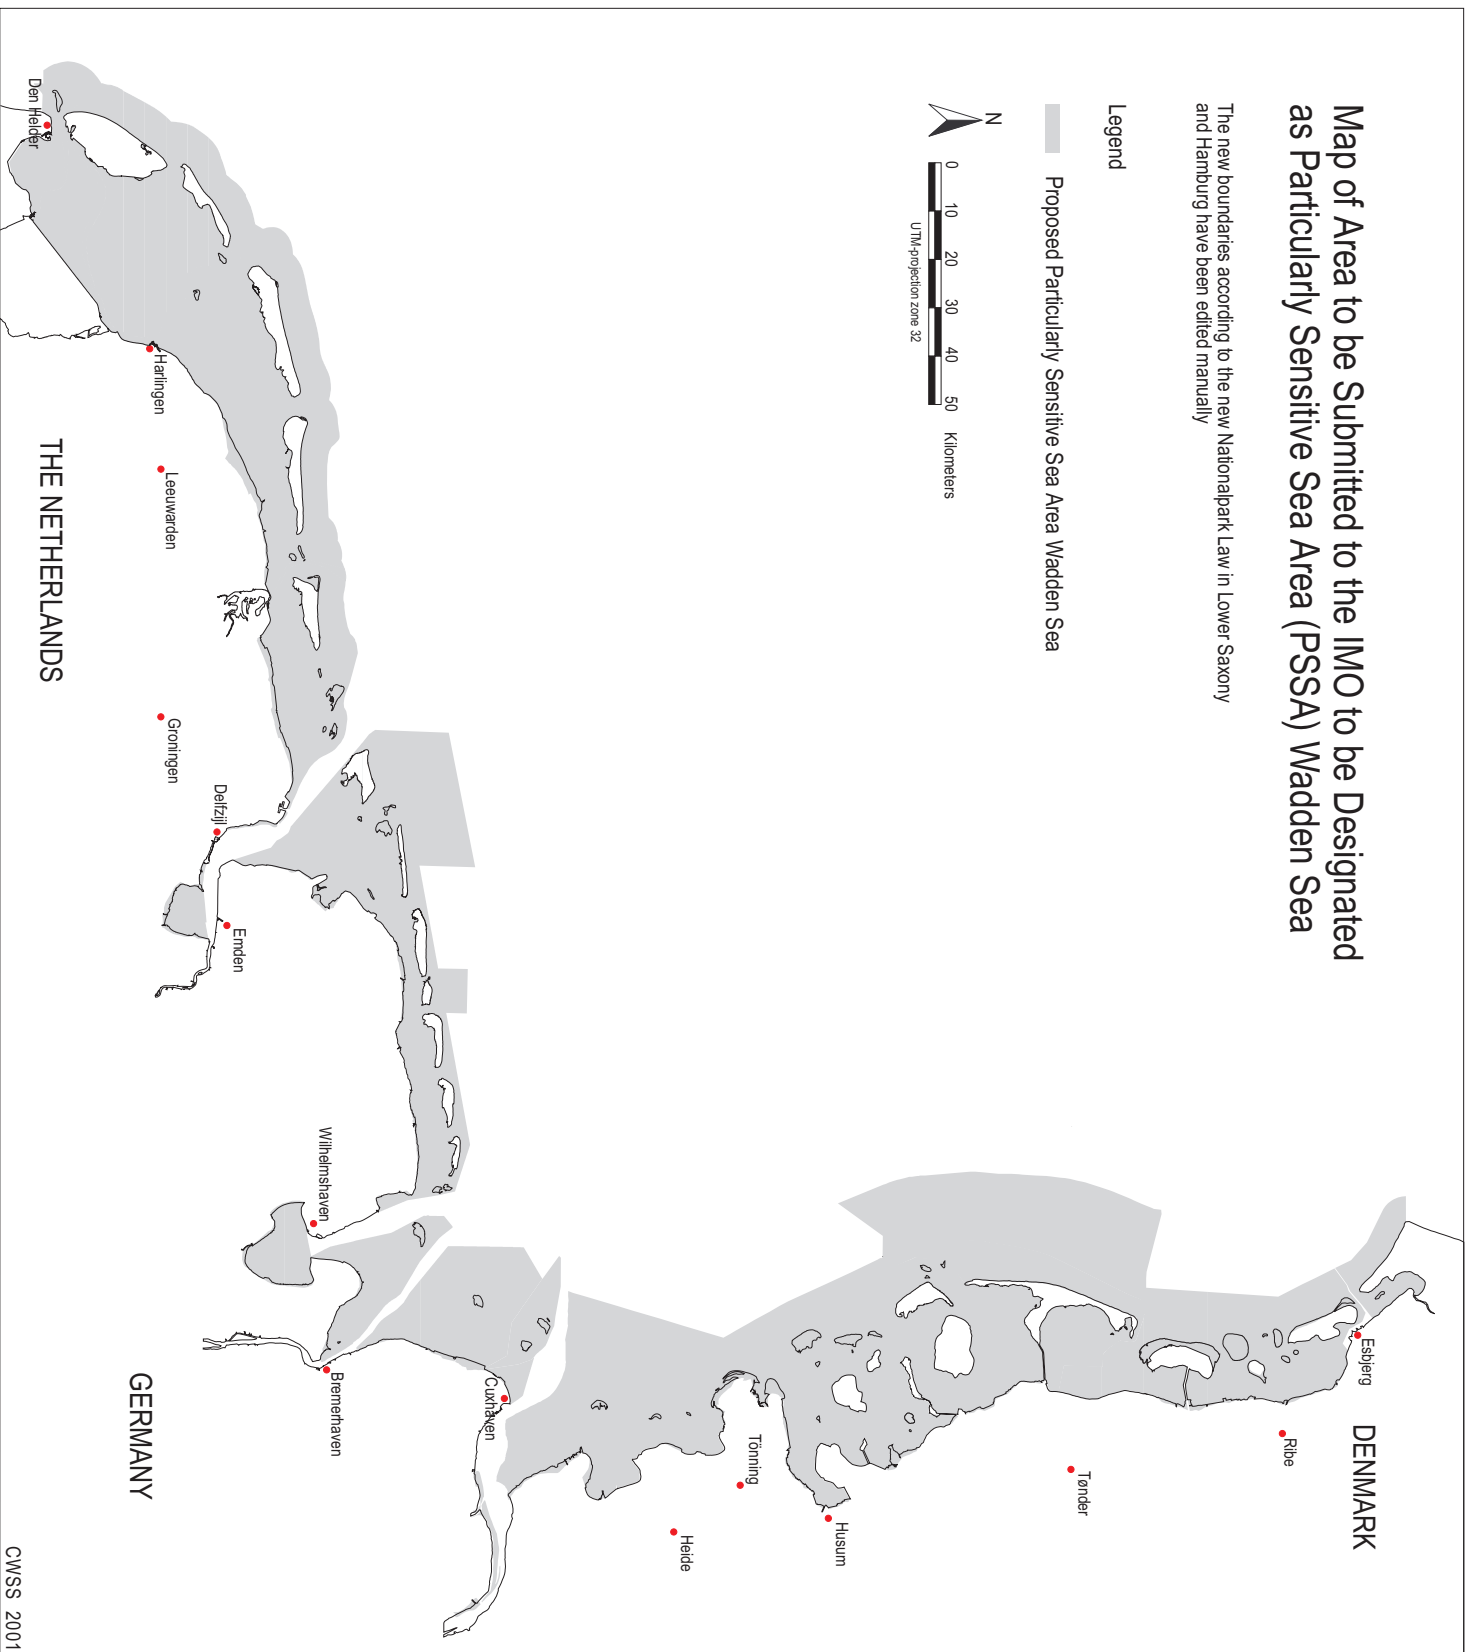

Map of Area to be Submitted to the IMO to be Designated as Particularly Sensitive Sea Area (PSSA) Wadden Sea

The new boundaries according to the new Nationalpark Law in Lower Saxony and Hamburg have been edited manually

Legend

■ Proposed Particularly Sensitive Sea Area Wadden Sea

THE NETHERLANDS

GERMANY

DENMARK